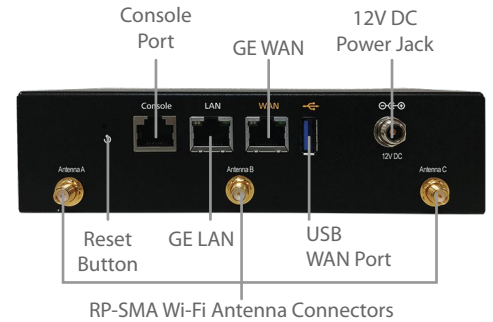

Specifications

	Branch Office/Hotspot		School/Campus	
	MediaFast 210	MediaFast 500	MediaFast 750	MediaFast 750
Product Code	MFA-210-W	MFA-500-B	MFA-750-B	MFA-750-B
Cache Throughput	200Mbps	1.5Gbps	2.5Gbps	2.5Gbps
Router Throughput	200Mbps	800Mbps	1.5Gbps	1.5Gbps
Cache Storage	1TB SSD	500GB SSD	1TB SSD	1TB SSD
Recommended Users	25-150	300-1000	500-2000	500-2000
WAN Interface	1x GE 1x USB Interface	5x GE 1x USB Interface	7x GE 1x USB Interface	7x GE 1x USB Interface
Wi-Fi Interface	802.11ac or 802.11a/b/g/n AP	○	○	○
LAN Interface	1 (GE)	3 (GE)	3 (GE)	3 (GE)
Video and Content Caching	●	●	●	●
Multi-WAN Load Balancing	○	●	●	●
PepVPN	●	●	●	●
Web Filtering Blacklist	Light	Full	Full	Full
SpeedFusion Hot Failover	○	●	●	●
SpeedFusion WAN Smoothing	○	●	●	●
SpeedFusion Bandwidth Bonding	○	●	●	●
Number of PepVPN/ SpeedFusion Peers	2	50	300	300
InControl Cloud Management	●	●	●	●
AP Controller	●	●	●	●
Maximum No. of AP Supported	50	100	250	250
Manage Remote AP & Multiple Config Profiles	○	●	●	●
Operating Temperature	32° – 104°F (0° – 40°C)			

*PoE Kit is available separately.

MediaFast 200

Features

WAN
Support for PPPoE, Static IP, DHCP
WAN Link Health Check
Bandwidth Allowance Monitor
USB 4G LTE/3G Modem Support
Support for Dynamic DNS Services
IPv6 Support

LAN
DHCP Server for LAN Clients
Extended DHCP Options
DHCP Reservation
DNS Proxy for LAN Clients

DNS*
Built-in Authoritative DNS
Support for A, CNAME, NS, MX, PTR, SOA, SRV, TXT Records

Advanced QoS
User Groups
Bandwidth Reservation*
Individual Bandwidth Limit
Application Prioritization
By User Groups
SIP, HTTPS, VPN QoS
Custom Application QoS

Caching
Video Caching
iTunes
iTunes U
TED.com
Content Caching
HTML
JavaScript
Image
Flash Applications

Networking
NAT and IP Forwarding
Static Routes
Port Forwarding
Many to One, One to One NAT
NAT Pool
SIP ALG, H.323 ALG
UPnP, NAT-PMP
WINS Server
OSPF and RIPv2 support*

AP Controller
Support for Peplink AP Series
Auto AP Discovery
Auto AP Firmware Management
AP Profile Configuration
Wi-Fi usage statistics

Load Balancing
Intelligent Failover
Session Persistence
Per-Service Load Distribution
Multiple Algorithms

Complete VPN Solution
PepVPN/SpeedFusion
Site-to-Site VPN
Bandwidth Aggregation
Intelligent Failover
256-bit AES Encryption
Pre-shared Key Authentication
Dynamic Routing
PPTP VPN Server
RADIUS, LDAP Authentication
IPsec VPN (Network-to-Network)

Device Management
Web Administrative Interface
Command Line Interface
InControl Cloud Management
Router Utility Mobile App
Email Notification
Active Client & Session Lists
Bandwidth Usage Statistics
Syslog Service
SNMP v1, v2c and v3

Security
Stateful Firewall
DoS Prevention
Web Filtering Blacklist