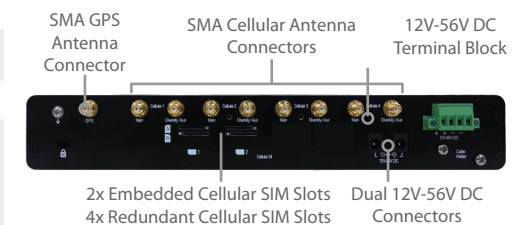

Specifications

	MAX HD2 with MediaFast	MAX HD4 with MediaFast
WAN Interface	2x Embedded LTE Modems with Redundant SIM Slots 1x USB Interface 2x GE	4x Embedded LTE Modems with Redundant SIM Slots 1x USB Interface 2x GE
LAN Interface	8x GE	
Wi-Fi Interface	802.11ac/a/b/g/n 1166Mbps 2x2 MIMO Wi-Fi WAN and/or AP Simultaneous Dual-Band AP	
Disk Drive	120GB SSD	
Cache Throughput	150Mbps	
Router Throughput	400Mbps	
Recommended Users	150	500
LTE Modem	Downlink/Uplink Datarate: 100Mbps/50Mbps	
LTE-A Modem	Downlink/Uplink Datarate: 300Mbps/50Mbps	
Cellular and GPS Antenna Connector	8x SMA Antenna Connectors 1x SMA GPS Antenna Connector 4x Dual Band Wi-Fi Antennas	
Power Input	DC Jack/Terminal Block: 12V - 56V, 4A	
Power Output	Up to Eight 802.3at PoE Outputs [#]	
Power Consumption	38W (Max. Before PoE Output)	
Dimensions	1.9 x 11.5 x 6.9 inches 50 x 292 x 177 mm	
Weight	4.20 pounds 1.9 kg	
Operating Temperature	-40° - 149°F -40° - 65°C	
Humidity	15% - 95% (non-condensing)	
Certifications	FCC, CE, RoHS, E-Mark EN 61373:1999 IEC 61373:1999 : Shock and Vibration Resistance: EN 50155: Railway Applications EN 61000: Electromagnetic Compatibility	
Warranty	1-Year Limited Warranty	