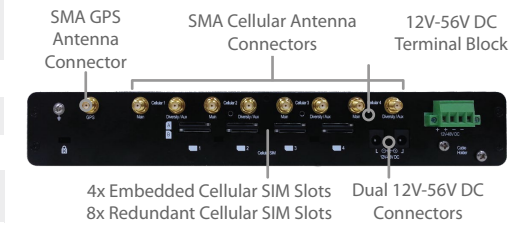

Specifications

	MAX HD2 with MediaFast	MAX HD4 with MediaFast
WAN Interface	2x Embedded LTE Modems with Redundant SIM Slots 1x USB Interface 2x GE	4x Embedded LTE Modems with Redundant SIM Slots 1x USB Interface 2x GE
LAN Interface	8x GE	
Wi-Fi Interface	802.11ac/a/b/g/n 1166Mbps 2x2 MIMO Wi-Fi WAN and/or AP Simultaneous Dual-Band AP	
Disk Drive	120GB SSD	
Cache Throughput	150Mbps	
Router Throughput	400Mbps	
Recommended Users	150	500
LTE Modem	Downlink/Uplink Datarate: 100Mbps/50Mbps	
LTE-A Modem	Downlink/Uplink Datarate: 300Mbps/50Mbps	
Cellular and GPS Antenna Connector	8x SMA Antenna Connectors 1x SMA GPS Antenna Connector 4x Dual Band Wi-Fi Antennas	
Power Input	DC Jack/Terminal Block: 12V - 56V, 4A	
Power Output	Up to Eight 802.3at PoE Outputs [#]	
Power Consumption	38W (Max. Before PoE Output)	
Dimensions	1.9 x 11.5 x 6.9 inches 50 x 292 x 177 mm	
Weight	4.20 pounds 1.9 kg	
Operating Temperature	-40° - 149°F -40° - 65°C	
Humidity	15% - 95% (non-condensing)	
Certifications	FCC, CE, RoHS, E-Mark EN 61373:1999 IEC 61373:1999 : Shock and Vibration Resistance: EN 50155: Railway Applications EN 61000: Electromagnetic Compatibility	
Warranty	1-Year Limited Warranty	