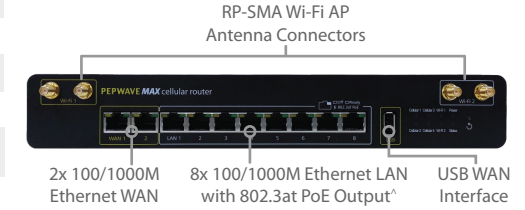

Specifications

	MAX HD2 with MediaFast	MAX HD4 with MediaFast
WAN Interface	2x Embedded LTE Modems with Redundant SIM Slots 1x USB Interface 2x GE	4x Embedded LTE Modems with Redundant SIM Slots 1x USB Interface 2x GE
LAN Interface	8x GE	
Wi-Fi Interface	802.11ac/a/b/g/n 1166Mbps 2x2 MIMO Wi-Fi WAN and/or AP Simultaneous Dual-Band AP	
Disk Drive	120GB SSD	
Cache Throughput	150Mbps	
Router Throughput	400Mbps	
Recommended Users	150	500
LTE Modem	Downlink/Uplink Datarate: 100Mbps/50Mbps	
LTE-A Modem	Downlink/Uplink Datarate: 300Mbps/50Mbps	
Cellular and GPS Antenna Connector	8x SMA Antenna Connectors 1x SMA GPS Antenna Connector 4x Dual Band Wi-Fi Antennas	
Power Input	DC Jack/Terminal Block: 12V - 56V, 4A	
Power Output	Up to Eight 802.3at PoE Outputs [#]	
Power Consumption	38W (Max. Before PoE Output)	
Dimensions	1.9 x 11.5 x 6.9 inches 50 x 292 x 177 mm	
Weight	4.20 pounds 1.9 kg	
Operating Temperature	-40° - 149°F -40° - 65°C	
Humidity	15% - 95% (non-condensing)	
Certifications	FCC, CE, RoHS, E-Mark EN 61373:1999 IEC 61373:1999 : Shock and Vibration Resistance: EN 50155: Railway Applications EN 61000: Electromagnetic Compatibility	
Warranty	1-Year Limited Warranty	