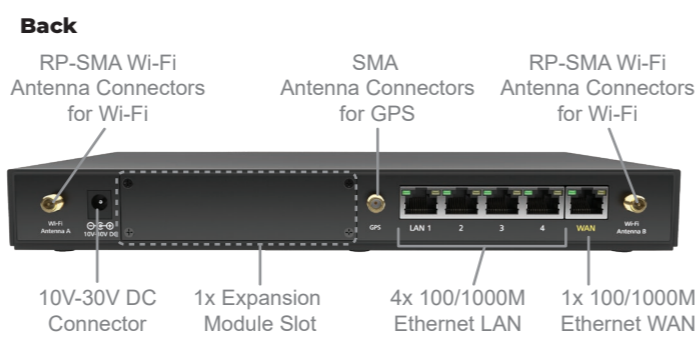

Base Chassis

Balance 20X	
WAN Interface	1 x GE, 1x Embedded LTE Modem 1x USB Interface 1x Expansion Module (Optional)
SpeedFusion Hot Failover	●
SpeedFusion WAN Smoothing	● ^
SpeedFusion Bandwidth Bonding	● ^
Number of PepVPN SpeedFusion Peers	2/5 !
LAN Interface	4x GE
Wi-Fi Interface	Simultaneous 802.11ac wave 2/ac/a/n and 802.11b/g/n
Stateful Firewall Throughput	900Mbps
PepVPN / SpeedFusion Throughput	No Encryption: 100Mbps 256-bit AES: 60 Mbps
Recommended Users	1-60
Downlink/Uplink Datarate	150Mbps/50Mbps (LTE Modem)
IP Passthrough	●
Antenna Connectors	2x SMA Antenna Connectors 2x RP-SMA Wi-Fi Antenna Connectors 1x GPS SMA Antenna Connectors
Power Input	DC Jack: 10V - 30V
Power Consumption	6.83 W (nominal, with FlexModule Mini LTEA) 28 W (max.)
Dimensions	6.3 x 10.3 x 1.3 inches 160 x 262 x 33 mm
Weight	1.74 pounds / 0.67 kg
Operating Temperature	14° - 113°F / -10° - 45°C
Humidity	15% - 95% (non-condensing)
Certifications	FCC, CE, RoHS
Warranty	1-Year Limited Warranty
Package Content	Balance 20X, 12V3A Power Supply (ACW-602), 2x LTE Antennas (ACW-813 or ACW-234) 1x GPS Antenna (ACW-232) 2x Wi-Fi Dual Band Antennas (ACW-341)

Peplink Balance 20X

Futureproof SD-WAN Router for Small Businesses and Branches

Add Cellular Backup

Back up your xDSL with a cellular link (up to two with the FlexModule Mini) and redundant SIM cards. When a line goes down, your office won't even notice.

Need Another LTE?

The Balance 20X has a FlexModule Mini slot which will support all kinds of WAN technology. So when it's time to add a second LTE connection, the Balance 20X will be ready.

^ Requires PrimeCare Subscription, complimentary for the first year.
! 2 PepVPN Peers are enabled by default. 5 PepVPN Peers are enabled with PrimeCare Subscription, complimentary for the first year.