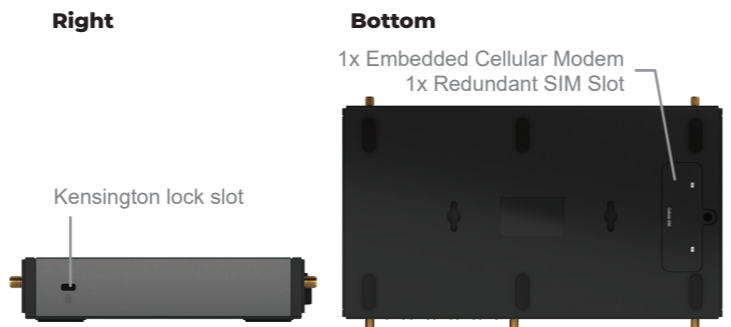

Base Chassis

Balance 20X	
WAN Interface	1 x GE, 1x Embedded LTE Modem 1x USB Interface 1x Expansion Module (Optional)
SpeedFusion Hot Failover	●
SpeedFusion WAN Smoothing	● ^
SpeedFusion Bandwidth Bonding	● ^
Number of PepVPN SpeedFusion Peers	2/5 !
LAN Interface	4x GE
Wi-Fi Interface	Simultaneous 802.11ac wave 2/ac/a/n and 802.11b/g/n
Stateful Firewall Throughput	900Mbps
PepVPN / SpeedFusion Throughput	No Encryption: 100Mbps 256-bit AES: 60 Mbps
Recommended Users	1-60
Downlink/Uplink Datarate	150Mbps/50Mbps (LTE Modem)
IP Passthrough	●
Antenna Connectors	2x SMA Antenna Connectors 2x RP-SMA Wi-Fi Antenna Connectors 1x GPS SMA Antenna Connectors
Power Input	DC Jack: 10V - 30V
Power Consumption	6.83 W (nominal, with FlexModule Mini LTEA) 28 W (max.)
Dimensions	6.3 x 10.3 x 1.3 inches 160 x 262 x 33 mm
Weight	1.74 pounds / 0.67 kg
Operating Temperature	14° - 113°F / -10° - 45°C
Humidity	15% - 95% (non-condensing)
Certifications	FCC, CE, RoHS
Warranty	1-Year Limited Warranty
Package Content	Balance 20X, 12V3A Power Supply (ACW-602), 2x LTE Antennas (ACW-813 or ACW-234) 1x GPS Antenna (ACW-232) 2x Wi-Fi Dual Band Antennas (ACW-341)

Peplink Balance 20X

Futureproof SD-WAN Router for Small Businesses and Branches

Add Cellular Backup

Back up your xDSL with a cellular link (up to two with the FlexModule Mini) and redundant SIM cards. When a line goes down, your office won't even notice.

Need Another LTE?

The Balance 20X has a FlexModule Mini slot which will support all kinds of WAN technology. So when it's time to add a second LTE connection, the Balance 20X will be ready.

^ Requires PrimeCare Subscription, complimentary for the first year.
! 2 PepVPN Peers are enabled by default. 5 PepVPN Peers are enabled with PrimeCare Subscription, complimentary for the first year.