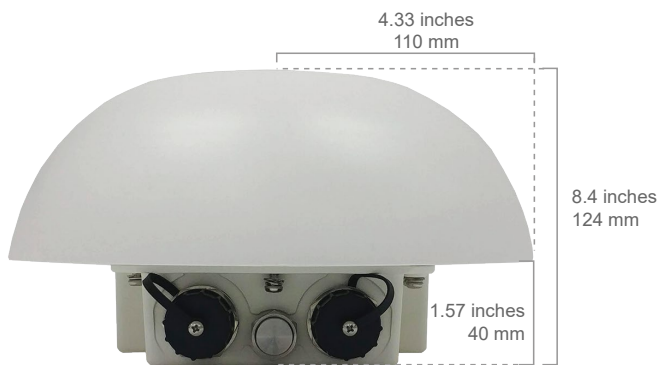

### Specifications

MAX HD1 Dome	
WAN Interface	1x Embedded LTE Modems with Redundant SIM Slots <sup>#</sup>
LAN Interface	1x 10/100/1000M Ethernet Ports <sup>^</sup>
Downlink/Uplink Datarate	1.2 Gbps/150 Mbps
Enclosure	Rugged outdoor IP67
Recommended Users	150
Cellular Antenna	4x4 Internal MIMO Antennas 1x Internal GPS Antenna
Included Antenna	Built-In Omni Antenna Antenna gain: 4dBi
PepVPN	<input checked="" type="checkbox"/>
SpeedFusion HotFailover	<input type="checkbox"/>
Power Input	1x Power over Ethernet 802.3at
Power Consumption	20W (max.)
Dimensions	4.33in. (radius) x 8.4in. (height) 110mm (radius) x 124mm (height)
Weight	With Ethernet Splitter (1700 grams, 3.75 pounds) Without Ethernet Splitter (1200 grams, 2.65 pounds)
Operating Temperature	-40° – 149°F -40° – 65°C
Humidity	15% – 95% (non-condensing)
Certifications	FCC, CE, RoHS RF Port Lightning Immunity: ITU-T K.20 (+/- 1.5 kV) Shock and Vibration Resistance: EN 61373:1999 IEC 61373:1999
Warranty	1-Year Limited Warranty
Package Content	MAX HD1 Dome, Ethernet Splitter, 2x Waterproof Ethernet Connector (ACW-112), Mounting Kit Set

### Mounting Bracket

<sup>#</sup>SIM Injector is available separately

<sup>^</sup>Ethernet LAN port can be split into two LAN ports using the included splitter (1x LAN 802.3af PoE out, 1x LAN PoE in)