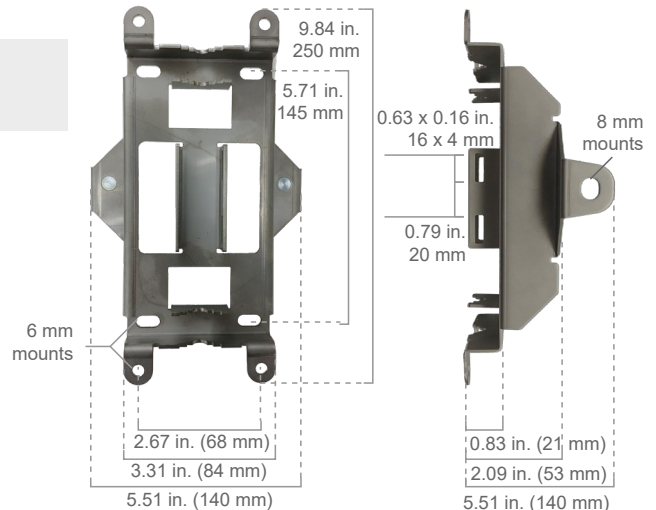

### Specifications

MAX HD1 Dome	
WAN Interface	1x Embedded LTE Modems with Redundant SIM Slots <sup>#</sup>
LAN Interface	1x 10/100/1000M Ethernet Ports <sup>^</sup>
Downlink/Uplink Datarate	1.2 Gbps/150 Mbps
Enclosure	Rugged outdoor IP67
Recommended Users	150
Cellular Antenna	4x4 Internal MIMO Antennas 1x Internal GPS Antenna
Included Antenna	Built-In Omni Antenna Antenna gain: 4dBi
PepVPN	<input checked="" type="checkbox"/>
SpeedFusion HotFailover	<input type="checkbox"/>
Power Input	1x Power over Ethernet 802.3at
Power Consumption	20W (max.)
Dimensions	4.33in. (radius) x 8.4in. (height) 110mm (radius) x 124mm (height)
Weight	With Ethernet Splitter (1700 grams, 3.75 pounds) Without Ethernet Splitter (1200 grams, 2.65 pounds)
Operating Temperature	-40° – 149°F -40° – 65°C
Humidity	15% – 95% (non-condensing)
Certifications	FCC, CE, RoHS RF Port Lightning Immunity: ITU-T K.20 (+/- 1.5 kV) Shock and Vibration Resistance: EN 61373:1999 IEC 61373:1999
Warranty	1-Year Limited Warranty
Package Content	MAX HD1 Dome, Ethernet Splitter, 2x Waterproof Ethernet Connector (ACW-112), Mounting Kit Set

### Mounting Bracket

<sup>#</sup>SIM Injector is available separately

<sup>^</sup>Ethernet LAN port can be split into two LAN ports using the included splitter (1x LAN 802.3af PoE out, 1x LAN PoE in)