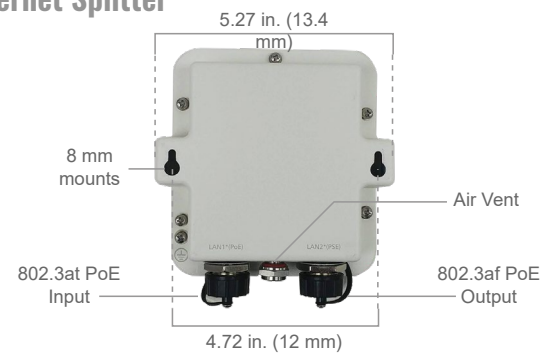

### Specifications

MAX HD1 Dome	
WAN Interface	1x Embedded LTE Modems with Redundant SIM Slots <sup>#</sup>
LAN Interface	1x 10/100/1000M Ethernet Ports <sup>^</sup>
Downlink/Uplink Datarate	1.2 Gbps/150 Mbps
Enclosure	Rugged outdoor IP67
Recommended Users	150
Cellular Antenna	4x4 Internal MIMO Antennas 1x Internal GPS Antenna
Included Antenna	Built-In Omni Antenna Antenna gain: 4dBi
PepVPN	<input checked="" type="checkbox"/>
SpeedFusion HotFailover	<input type="checkbox"/>
Power Input	1x Power over Ethernet 802.3at
Power Consumption	20W (max.)
Dimensions	4.33in. (radius) x 8.4in. (height) 110mm (radius) x 124mm (height)
Weight	With Ethernet Splitter (1700 grams, 3.75 pounds) Without Ethernet Splitter (1200 grams, 2.65 pounds)
Operating Temperature	-40° – 149°F -40° – 65°C
Humidity	15% – 95% (non-condensing)
Certifications	FCC, CE, RoHS RF Port Lightning Immunity: ITU-T K.20 (+/- 1.5 kV) Shock and Vibration Resistance: EN 61373:1999 IEC 61373:1999
Warranty	1-Year Limited Warranty
Package Content	MAX HD1 Dome, Ethernet Splitter, 2x Waterproof Ethernet Connector (ACW-112), Mounting Kit Set

### Mounting Bracket

<sup>#</sup>SIM Injector is available separately

<sup>^</sup>Ethernet LAN port can be split into two LAN ports using the included splitter (1x LAN 802.3af PoE out, 1x LAN PoE in)