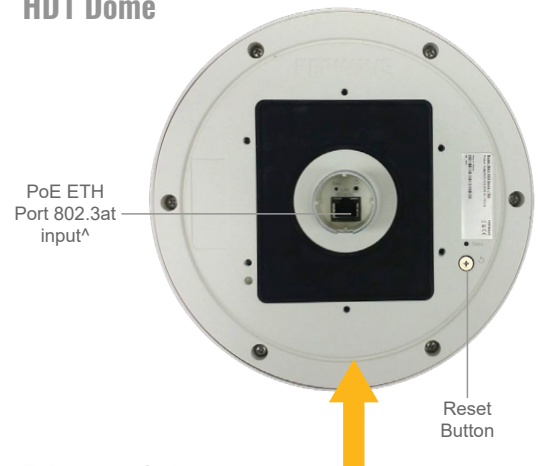

MAX HD1 Dome

CAT-18

Single Cellular Router for Mobile Deployments

Specifications

MAX HD1 Dome	
WAN Interface	1x Embedded LTE Modems with Redundant SIM Slots[#]
LAN Interface	1x 10/100/1000M Ethernet Ports[^]
Downlink/Uplink Datarate	1.2 Gbps/150 Mbps
Enclosure	Rugged outdoor IP67
Recommended Users	150
Cellular Antenna	4x4 Internal MIMO Antennas 1x Internal GPS Antenna
Included Antenna	Built-In Omni Antenna Antenna gain: 4dBi
PepVPN	☒
SpeedFusion HotFailover	☐
Power Input	1x Power over Ethernet 802.3at
Power Consumption	20W (max.)
Dimensions	4.33in. (radius) x 8.4in. (height) 110mm (radius) x 124mm (height)
Weight	With Ethernet Splitter (1700 grams, 3.75 pounds) Without Ethernet Splitter (1200 grams, 2.65 pounds)
Operating Temperature	-40° – 149°F -40° – 65°C
Humidity	15% – 95% (non-condensing)
Certifications	FCC, CE, RoHS RF Port Lightning Immunity: ITU-T K.20 (+/- 1.5 kV) Shock and Vibration Resistance: EN 61373:1999 IEC 61373:1999
Warranty	1-Year Limited Warranty
Package Content	MAX HD1 Dome, Ethernet Splitter, 2x Waterproof Ethernet Connector (ACW-112), Mounting Kit Set

HD1 Dome