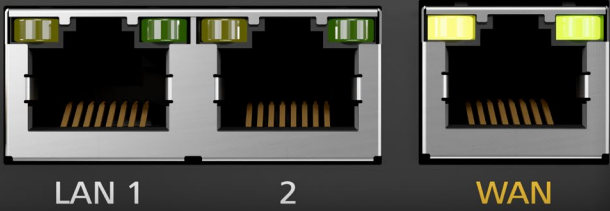

### Performance Boost

The BR1 Pro has been boosted with a CAT-20 modem which can achieve speeds of up to 800% faster than the original BR1 Pro.

- Status
- Wi-Fi
- Cellular

### Hardcore Capabilities

The BR1 Pro comes equipped with a 2.5Gbps Ethernet port, making it compatible for your network devices to run at their designated speeds without limitations.