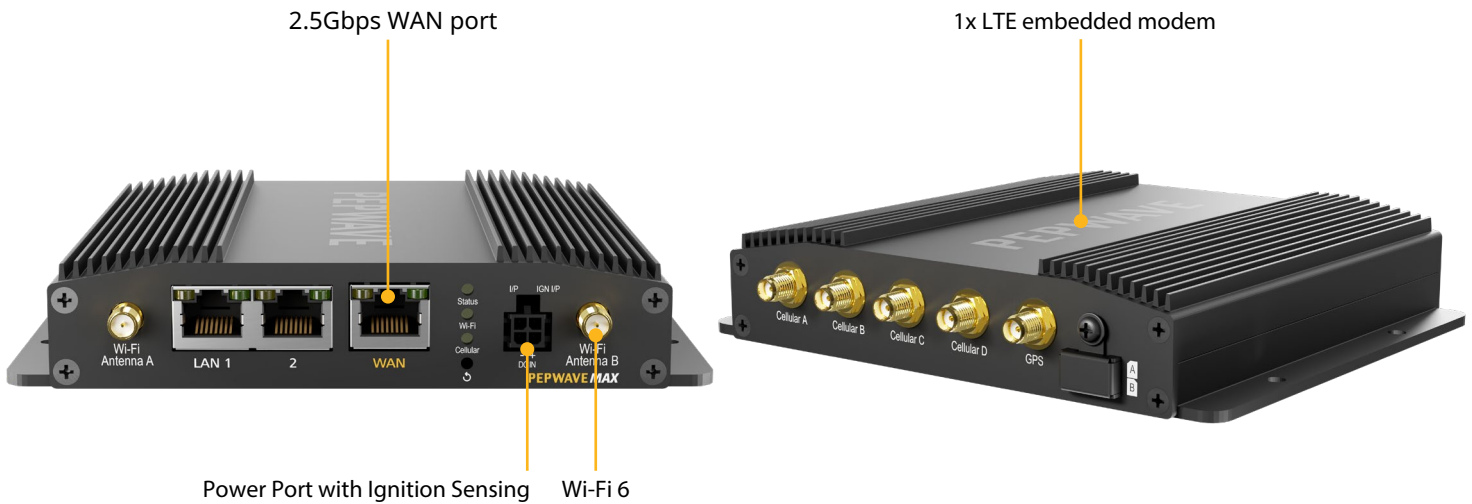

Specifications

WAN Interface	1x 10/100/1000/2500M Ethernet ¹ 1x LTE-A Pro Modem with Redundant SIM Slots	Antenna Connectors	4x SMA Cellular Antenna Connectors 2x RP-SMA Wi-Fi Antenna Connectors 1x SMA GPS Antenna Connector
LAN Interface	2x 10/100/1000M Ethernet	Power Input	10 - 30V
Wi-Fi Interface	Simultaneous Dual-Band (2.4GHz / 5GHz) Wi-Fi 6, 2X2 MU-MIMO Wi-Fi WAN and/or AP	Power Consumption	8 W (nominal), 19 W (max.)
SpeedFusion features	Hot Failover ², WAN Smoothing ², Bandwidth Bonding ²	Dimension	5.78 x 5.08 x 1.15 inches / 146.8 x 129 x 29.3 mm
Number of SpeedFusion VPN Peers	2 / 5 ³	Weight	1.5 pounds / 680 grams
Features	Drop-in Mode Load Balancing/Failover Ignition Sensing	Operating Temperature	-40° - 149°F / -40° - 65°C
Router Throughput	1 Gbps	Humidity	15% - 95% (non-condensing)
SpeedFusion VPN Throughput		Certifications	FCC, CE, RoHS E-Mark (Motor Vehicle) ⁶ EN 61373 Shock and Vibration Resistance ⁶ EN 50155 Railway Applications - Electronic Equipment used on Rolling Stock EN 61000 Electromagnetic Compatibility EN 45545-2 Railway applications - Fire protection
- No Encryption	400 Mbps	Package Content	1x MAX BR1 Pro CAT-20 4x LTE/5G Antennas (ACW-234) 2x Dual Band Wi-Fi Antennas (ACW-341) 1x GPS Antenna (ACW-232) 1x 12V2A Power Supply (ACW-632)
- 256-bit AES	200 Mbps	SIM Card Size	Nano-SIM (4FF)
Recommended Users	1-150	Warranty	1-Year Limited Warranty
AP Controller	Standard ⁴		
Maximum Number of AP Supported	30 ⁴		
Cellular Data Rate ⁵ (Downlink/Uplink)	CAT-20: 2 Gbps / 211 Mbps		

¹ The WAN port can act as a LAN port if needed.

² Requires PrimeCare Subscription, complementary for the first year.

³ 2 SpeedFusion VPN Peers are enabled by default. ⁵ SpeedFusion VPN Peers are enabled with PrimeCare Subscription, complimentary for the first year.

⁴ Will be supported in a future firmware upgrade.

⁵ Theoretical maximum data rates.

⁶ Certifications Pending.