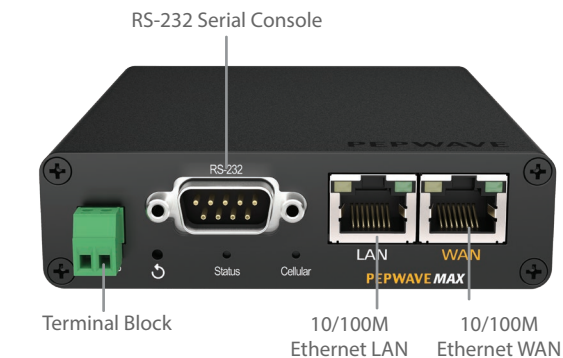

MAX BR1 M2M

Specialized Cellular Router for M2M Communications

The MAX BR1 M2M is compact (1.1 x 3.8 x 4.8 inches), and tough enough to be placed anywhere. It features a 9-pin serial connector for easy and durable M2M connectivity. Also, it can be remotely monitored and managed using InControl 2 Cloud management, saving service trips.

SpeedFusion Hot Failover

The MAX BR1 M2M automatically re-establishes your IPsec VPN connection on lower priority link when your primary WAN fails. Your VPN stays up, and you stay seamlessly connected.

Din-Rail Mountable

Install your BR1 M2M in minutes with just a screwdriver. It attaches directly to any DIN rail for quick and secure deployment in utility boxes and other locations.

MAX BR1 M2M

Specialized Cellular Router for M2M Communications

Specifications

BR1 M2M	
WAN Interface	1x 10/100M Ethernet Port 1x Embedded 4G Cellular Modem
LAN Interface	1x 10/100M Ethernet Port
Drop-in Mode	●
Antenna Connectors	2x SMA Cellular Antenna Connectors
Power Input	Device: Molex Micro-Fit 10V – 30V DC
Power Consumption	Max.: 10W, Typical: 8.5W, Min.: 6W
Dimensions	4.7 x 3.8 x 1.1 inches 120 x 97 x 26.5 mm (L x W x H)
Weight	0.8 pound 350 grams
Operating Temperature	-40° – 149°F -40° – 65°C
Humidity	15% – 95% (non-condensing)
Warranty	1-Year Limited Warranty
Package Content	MAX BR1 M2M, 12V2A 4-Pin Power Supply (ACW-624), 1x Mounting Kit (ACW-736), 2x LTE Antennas (ACW-813)