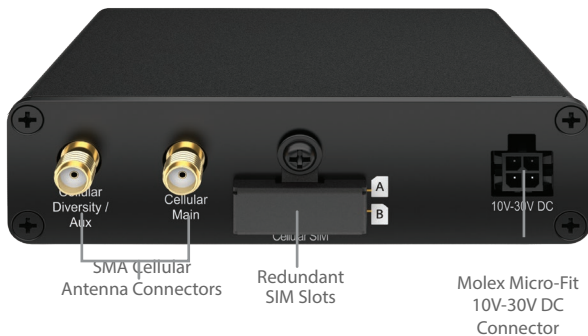

MAX BR1 M2M

Specialized Cellular Router for M2M Communications

The MAX BR1 M2M is compact (1.1 x 3.8 x 4.8 inches), and tough enough to be placed anywhere. It features a 9-pin serial connector for easy and durable M2M connectivity. Also, it can be remotely monitored and managed using InControl 2 Cloud management, saving service trips.

SpeedFusion Hot Failover

The MAX BR1 M2M automatically re-establishes your IPsec VPN connection on lower priority link when your primary WAN fails. Your VPN stays up, and you stay seamlessly connected.

Din-Rail Mountable

Install your BR1 M2M in minutes with just a screwdriver. It attaches directly to any DIN rail for quick and secure deployment in utility boxes and other locations.

MAX BR1 M2M

Specialized Cellular Router for M2M Communications

Specifications

BR1 M2M	
WAN Interface	1x 10/100M Ethernet Port 1x Embedded 4G Cellular Modem
LAN Interface	1x 10/100M Ethernet Port
Drop-in Mode	●
Antenna Connectors	2x SMA Cellular Antenna Connectors
Power Input	Device: Molex Micro-Fit 10V – 30V DC
Power Consumption	Max.: 10W, Typical: 8.5W, Min.: 6W
Dimensions	4.7 x 3.8 x 1.1 inches 120 x 97 x 26.5 mm (L x W x H)
Weight	0.8 pound 350 grams
Operating Temperature	-40° – 149°F -40° – 65°C
Humidity	15% – 95% (non-condensing)
Warranty	1-Year Limited Warranty
Package Content	MAX BR1 M2M, 12V2A 4-Pin Power Supply (ACW-624), 1x Mounting Kit (ACW-736), 2x LTE Antennas (ACW-813)